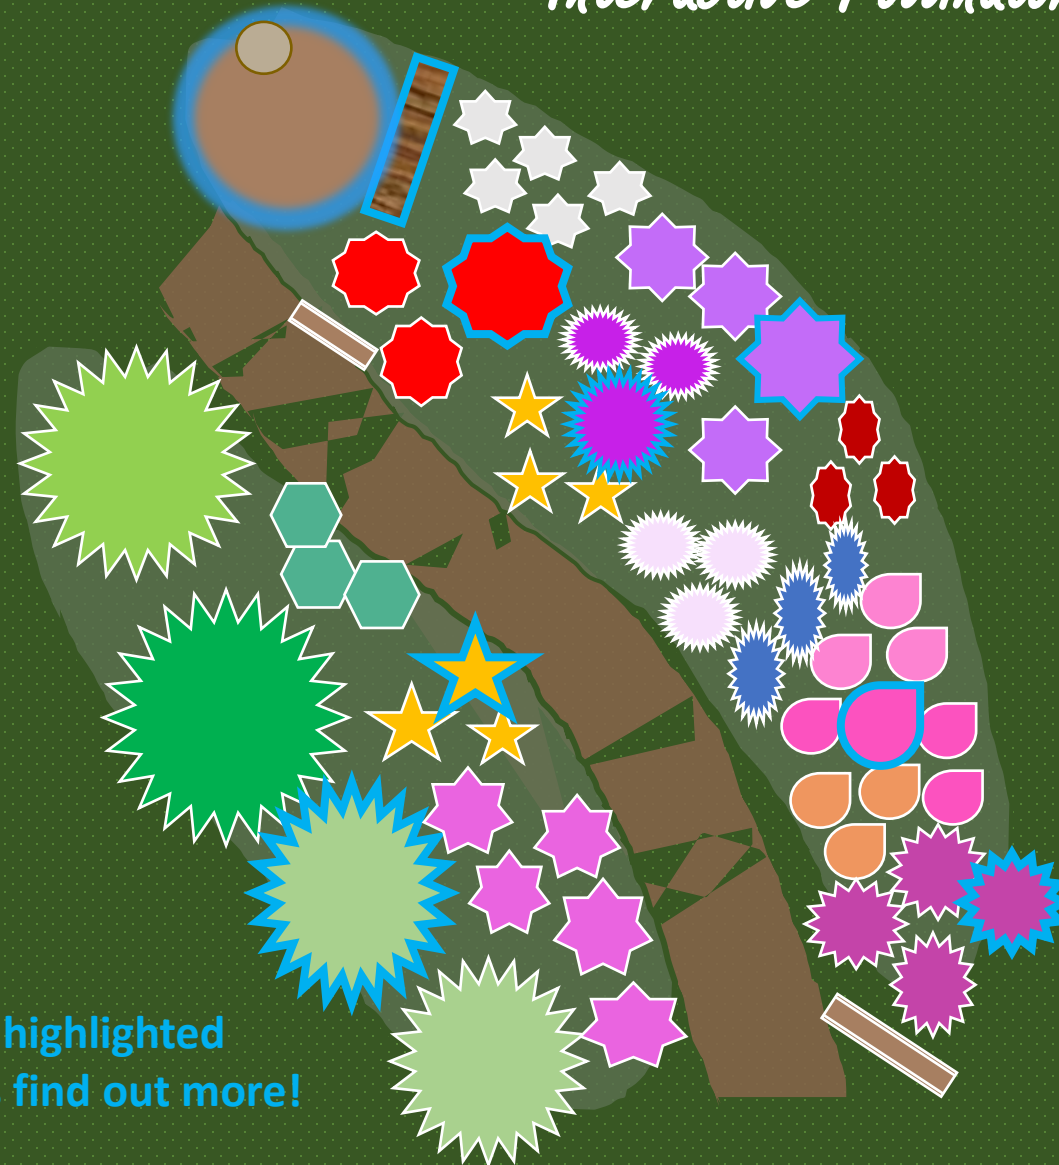

## Interactive Pollinator Garden

Key	
Red columbine	
White beardtongue	
Black Chokeberry	
Wild Ginger	
Smooth hydrangea	
Black Eyed Susan	
Cardinal Flower	
Common Milkweed	
Swamp Milkweed,	
Butterfly milkweed	
Joe-Pye Weed	
Echinacea	
Blazing Star	
Summersweet	
New England Aster	
Flat Topped Aster	
Open leaf litter	
Log Habitat	
Existing sm. Black Cherry	
Wild Beebalm	
Educational sign	

Click highlighted icons find out more!