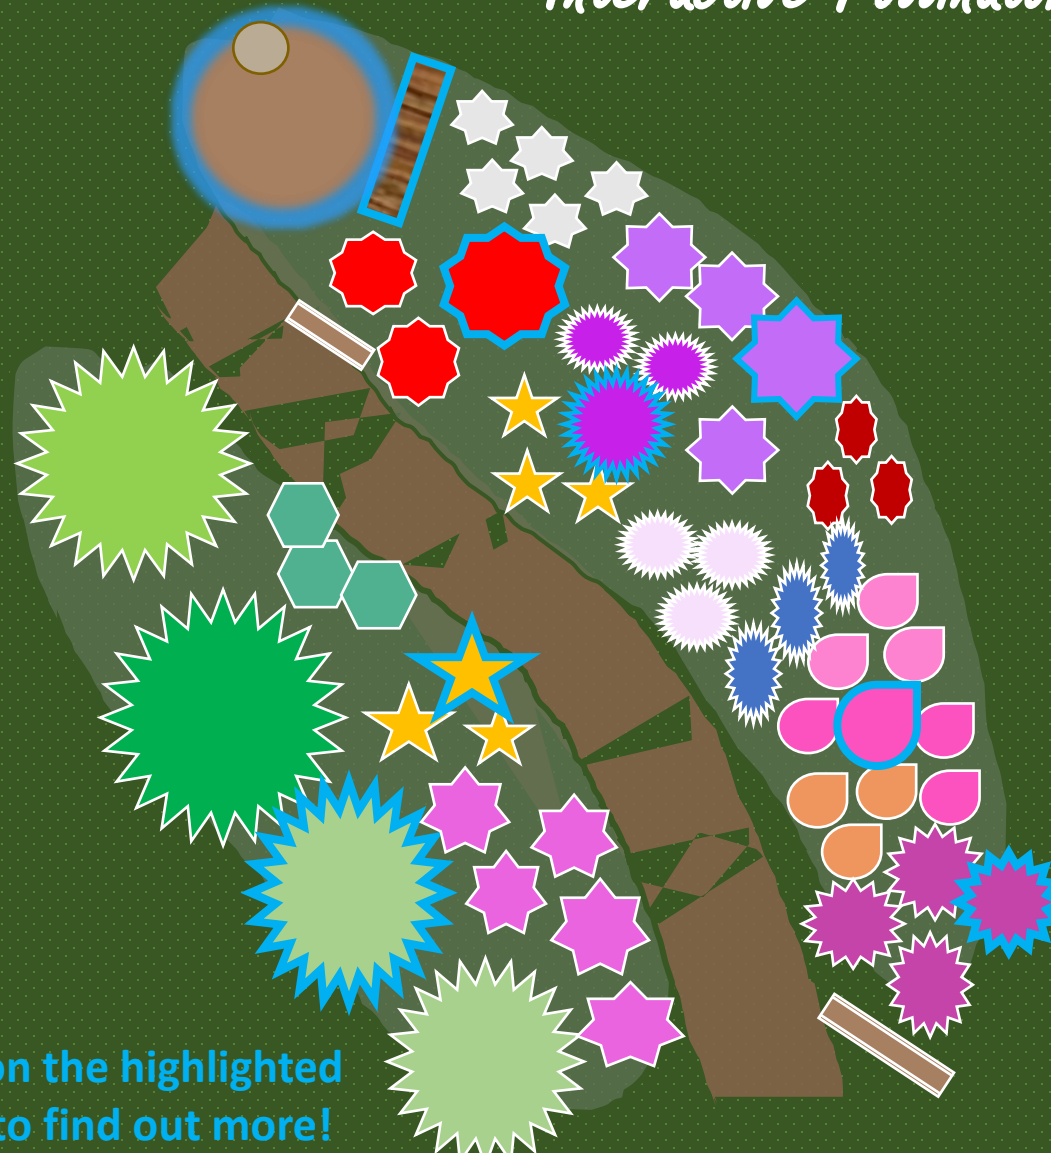

## Interactive Pollinator Garden

Key	
Red columbine	
White beardtongue	
Black Chokeberry	
Wild Ginger	
Smooth hydrangea	
Black Eyed Susan	
Cardinal Flower	
Common Milkweed	
Swamp Milkweed,	
Butterfly milkweed	
Joe-Pye Weed	
Echinacea	
Blazing Star	
Summersweet	
New England Aster	
Flat Topped Aster	
Open leaf litter	
Log Habitat	
Existing sm. Black Cherry	
Wild Beebalm	
Educational sign	